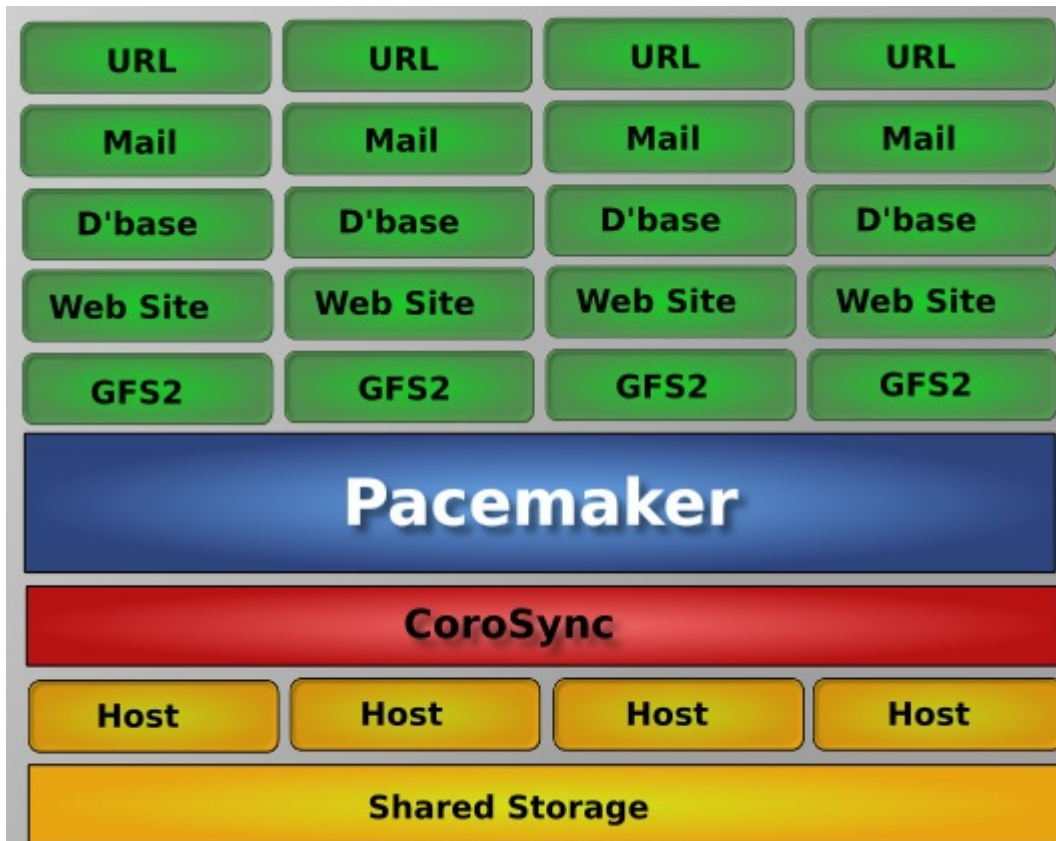

ACTIVE / ACTIVE (N TO N REDUNDANCY)

From: <https://at1.kr/dokuwiki/> - AllThatLinux!

Permanent link: <https://at1.kr/dokuwiki/doku.php/pacemaker_with_rhel7_part_02_-_overview>

Last update: 2017/03/17 06:50