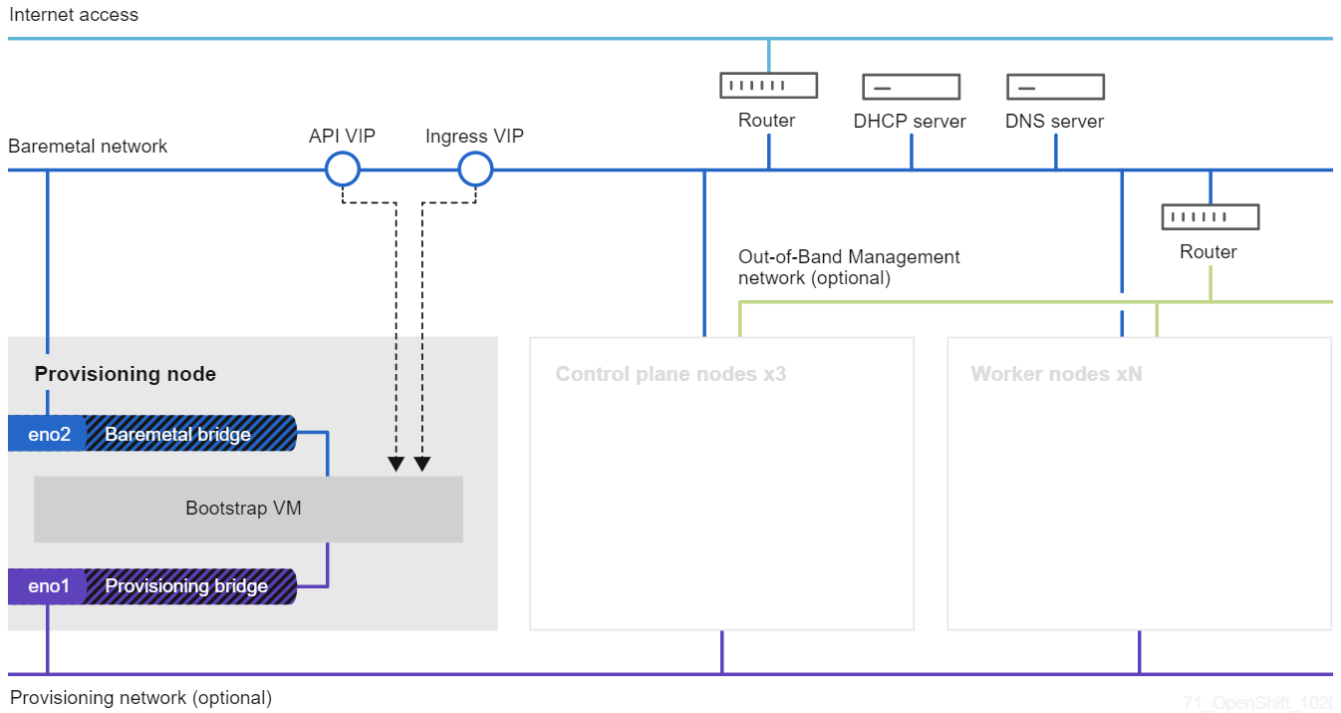

71_OpenShift_1021

bootstrap VM 가 API VIP
ingress VIP 가 bootstrap VM