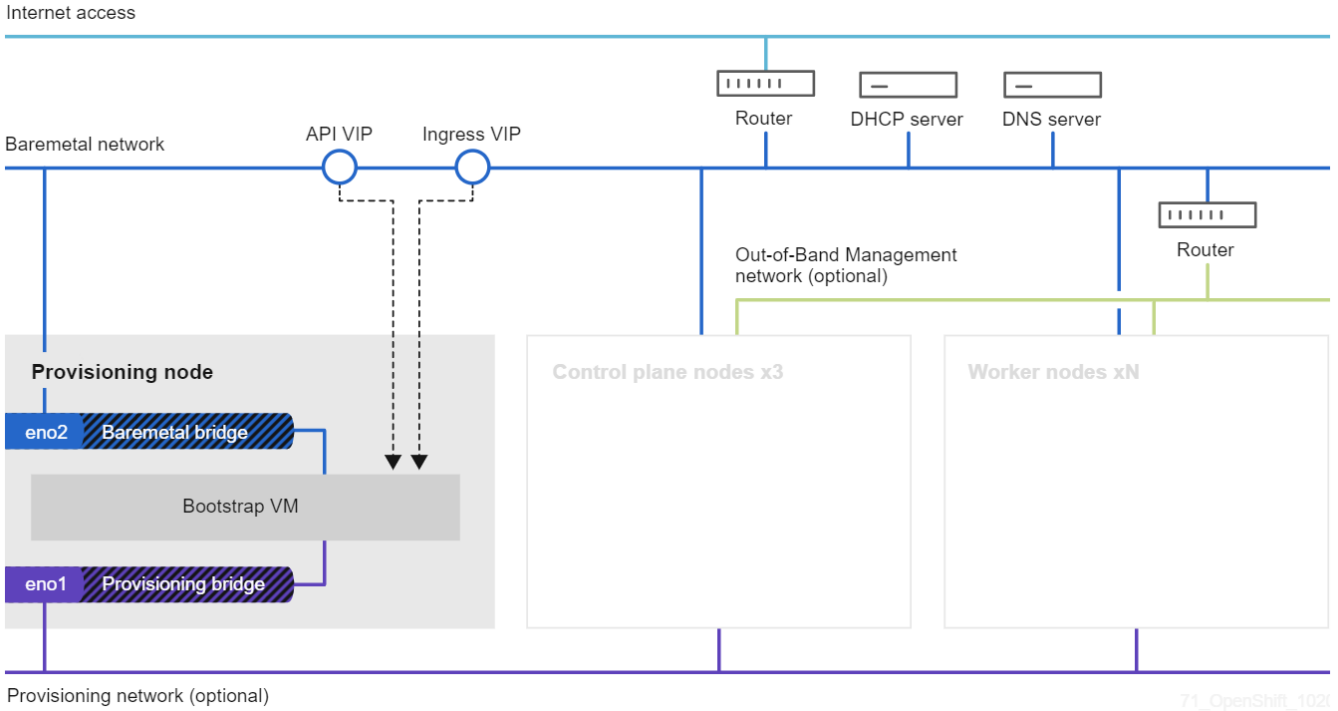

71_OpenShift_1021

bootstrap VM 가 API VIP ingress VIP 가 bootstrap VM