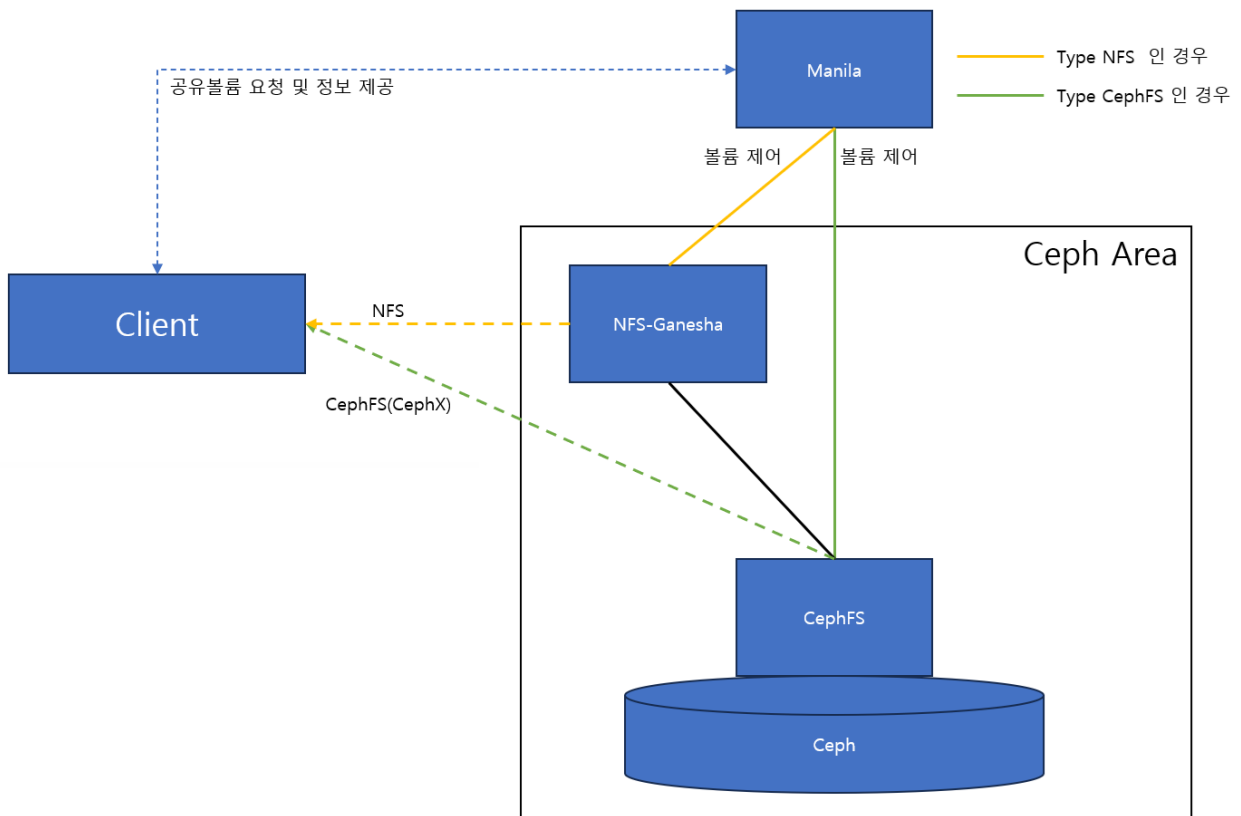

Manila 3
Openstack Manila Architecture 3

Manila

— 2026/02/12 08:08

Openstack Manila Architecture

Manila CephFS Driver 사용시

From: <https://atl.kr/dokuwiki/> - AllThatLinux!

Permanent link: https://atl.kr/dokuwiki/doku.php/manila_%EC%95%84%ED%82%A4%ED%85%8D%EC%B2%98