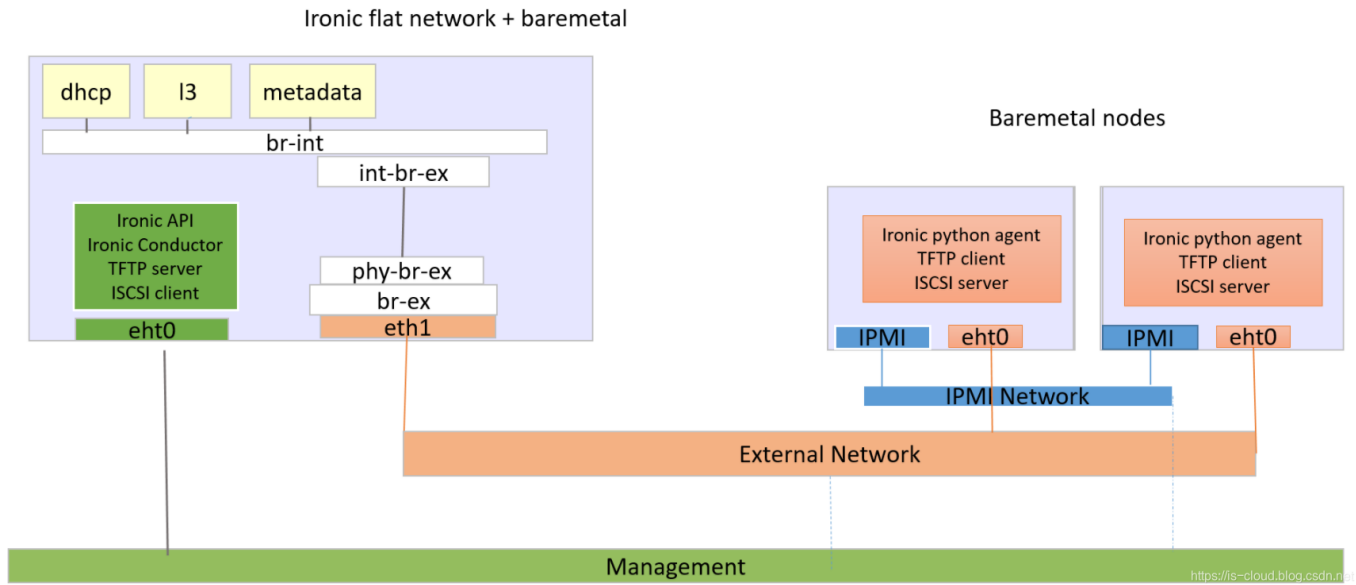

1. IPMI OOB ipmitool
   - OpenStack MGMT TFTP
   - OpenStack MGMT TFTP
2. OpenStack MGMT BM
3. 2 : Ironic Conductor
4. BM 2 : BM
5. DHCP IP TFTP
6. 2 : BM OpenStack MGMT
7. , BM IPA Ironic Conductor

VLAN

VLAN Neutron Networking Generic Switch

) , Neutron

BM VLAN

VLAN , BM