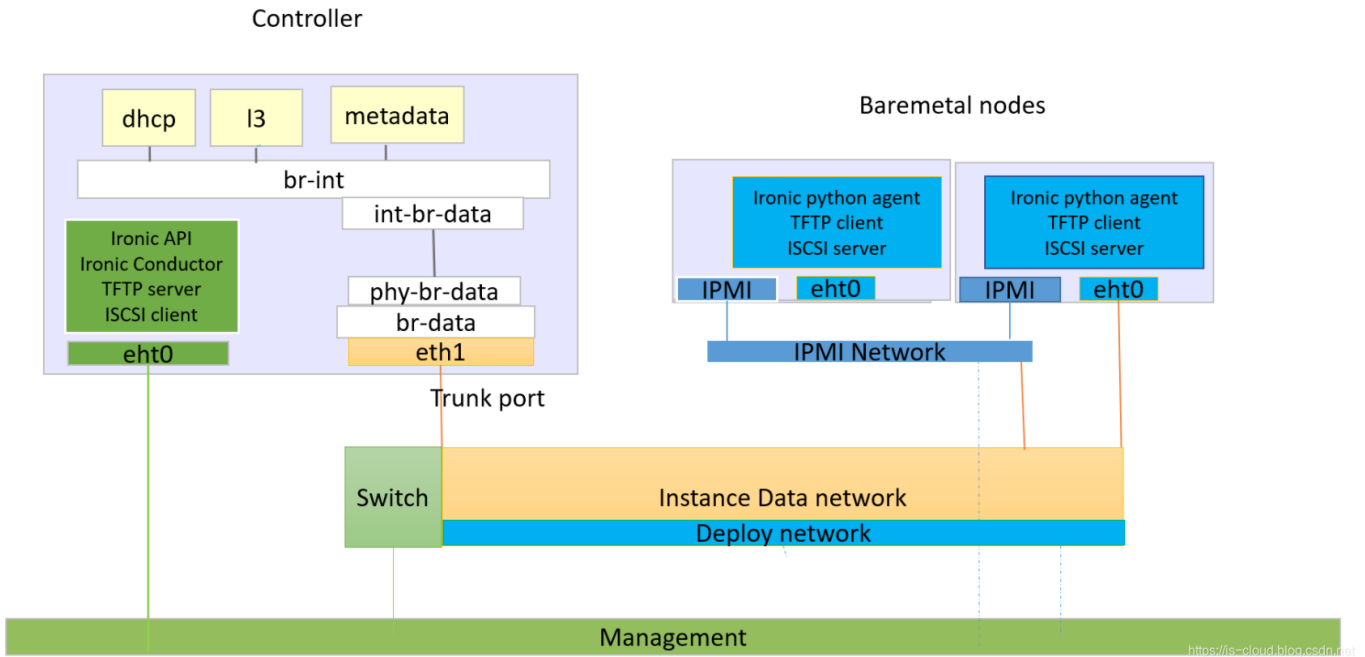

Flat

Flat (, OpenStack)가 Flat()가 , Neutron Flat DHCP .

- IPMI OOB ipmitool
 - OpenStack MGMT TFTP
 - OpenStack MGMT TFTP
- OpenStack MGMT BM
- 2 : Ironic Conductor
- BM 2 : BM
- DHCP IP TFTP
- 2 : BM OpenStack MGMT
- , BM IPA Ironic Conductor

VLAN

VLAN Neutron Networking Generic Switch

) , Neutron

BM VLAN

VLAN , BM

Ironic vlan network + baremetal

- Provisioning Network Tenant Network VLAN
- Provisioning Network, Tenant Network, BM 2
- , BM VLAN Provisioning Network : BM DHCP
- , BM VLAN Tenant Network : BM
- OpenStack MGMT Network IPMI OOB Network, Provisioning Network, IP
- **IPMI OOB Network** : Ironic Conductor가 ipmitool IPMI
- **Provisioning Network** : BM 가 TFTP ; BM
- **IP** : Neutron

• <https://www.cnblogs.com/jmilkfan-fanguiju/p/11825060.html>

: OpenStack , Flat
 Provisioning Network

From: <https://atl.kr/dokuwiki/> - AllThatLinux!

Permanent link: https://atl.kr/dokuwiki/doku.php/ironic_network_architecture?rev=1728630715