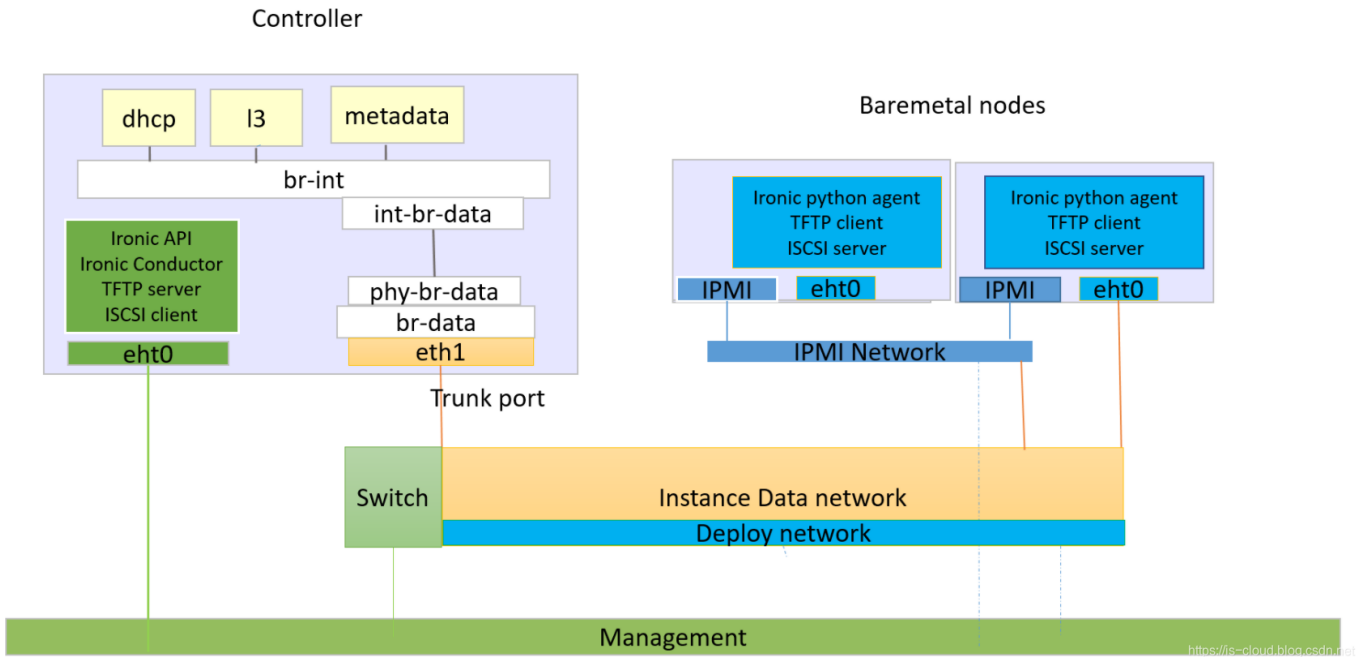

Ironic vlan network + baremetal

- Provisioning Network   Tenant Network   VLAN
- Provisioning Network, Tenant Network, BM   2
- , BM   VLAN   Provisioning Network   : BM   DHCP
- IP
- , BM   VLAN   Tenant Network   : BM
- OpenStack MGMT Network   IPMI OOB Network, Provisioning Network,   IP
- **IPMI OOB Network**   : Ironic Conductor가 `ipmitool`   IPMI
- **Provisioning Network**   : BM   가 TFTP   ; BM
- IPA가 Ironic Conductor
- **IP**   : Neutron

• <https://www.cnblogs.com/jmilkfan-fanguiju/p/11825060.html>

:   OpenStack   , Flat
Provisioning Network

From:
<https://atl.kr/dokuwiki/> - AllThatLinux!

Permanent link:
<https://atl.kr/dokuwiki/doku.php/ironic_network_architecture?rev=1728630596>

Last update: 2024/10/11 07:09