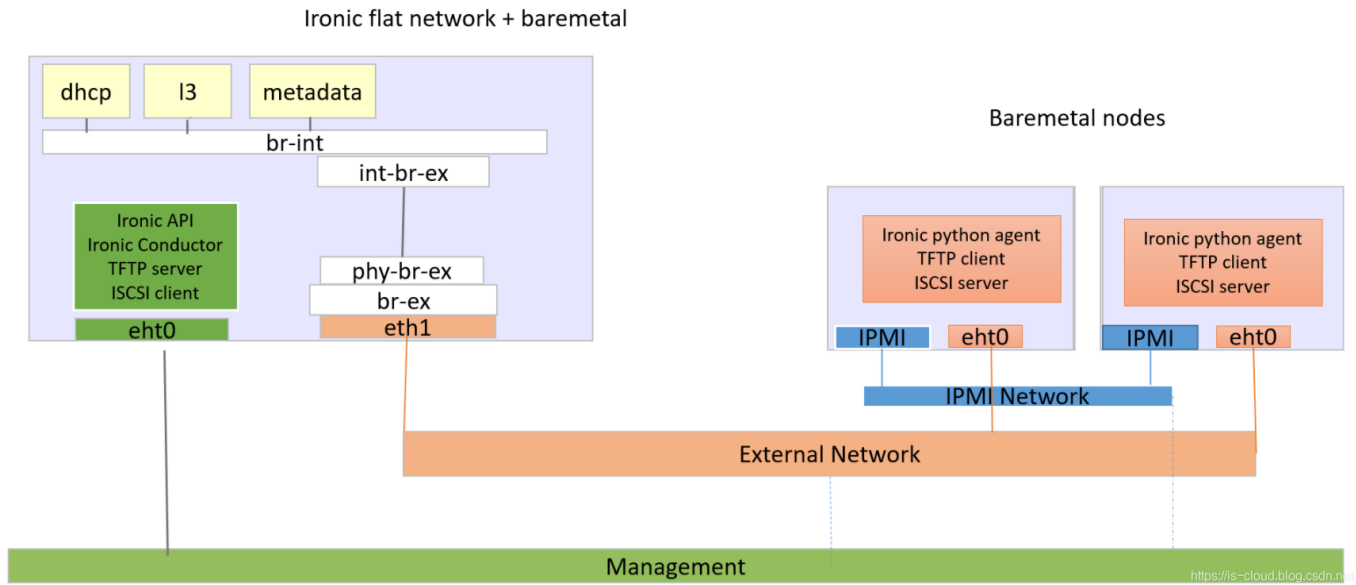

- IPMI OOB ipmitool
- OpenStack MGMT TFTP
- OpenStack MGMT TFTP

VLAN

VLAN Neutron Networking Generic Switch
) , Neutron
, BM VLAN , BM
VLAN , BM