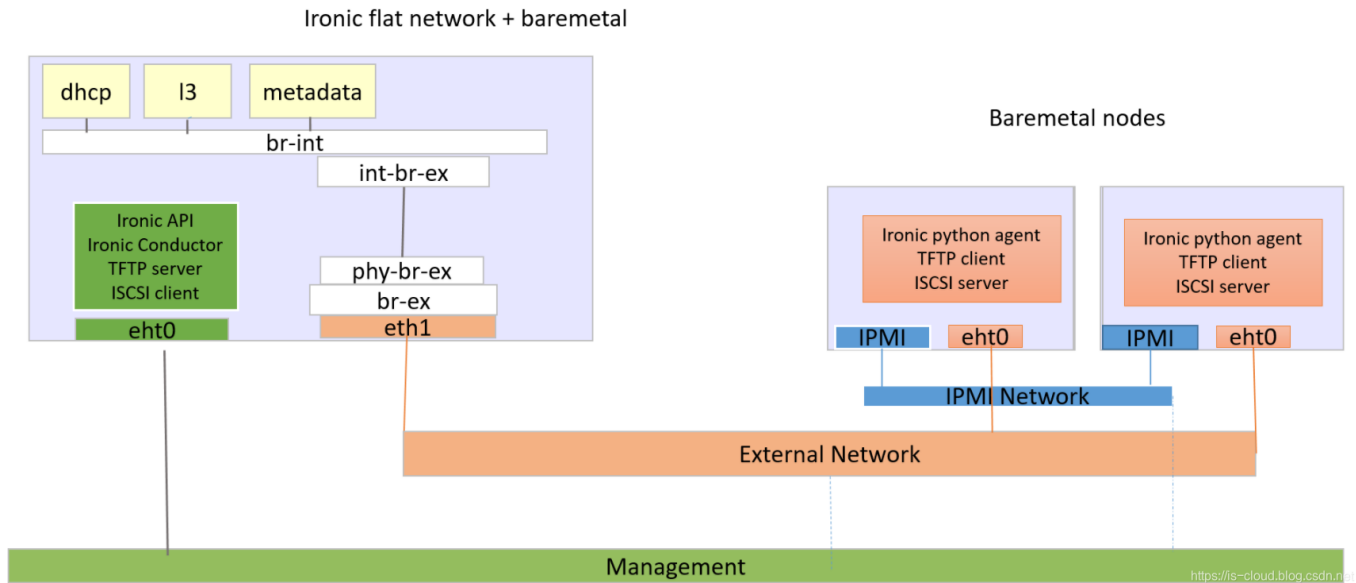

<https://is-cloud.blog.csdn.net>

1. IPMI OOB ipmitool
   - OpenStack MGMT BM
   - OpenStack MGMT TFTP
2. 2 : Ironic Conductor
3. BM 2 : BM
4. DHCP IP TFTP
5. 2 : BM OpenStack MGMT
6. , BM IPA Ironic Conductor

VLAN

VLAN Neutron Networking Generic Switch

) , Neutron

, BM VLAN , BM

VLAN , BM