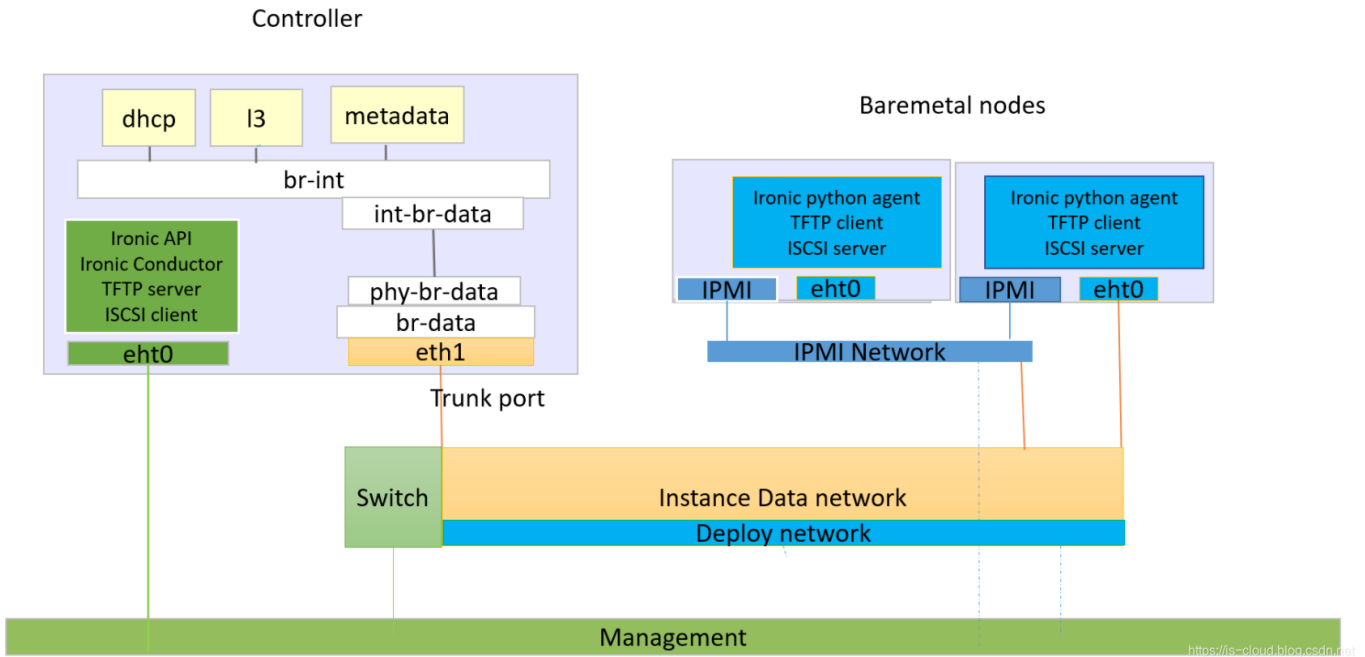

VLAN

VLAN Neutron Networking Generic Switch

) , Neutron

, BM VLAN , BM

VLAN , BM

Ironic vlan network + baremetal

- Provisioning Network Tenant Network VLAN
- Provisioning Network, Tenant Network, BM 2
- , BM VLAN Provisioning Network : BM DHCP
- , BM VLAN Tenant Network : BM
- OpenStack MGMT Network IPMI OOB Network, Provisioning Network, IP
- **IPMI OOB Network** : Ironic Conductor가 `ipmitool` IPMI
- **Provisioning Network** : BM 가 TFTP ; BM
- IPA가 Ironic Conductor
- **IP** : Neutron

• <https://www.cnblogs.com/jmilkfan-fanguiju/p/11825060.html>

: OpenStack , Flat
 Provisioning Network

From:
<https://atl.kr/dokuwiki/> - AllThatLinux!

Permanent link:
https://atl.kr/dokuwiki/doku.php/ironic_network_architecture?rev=1728630540