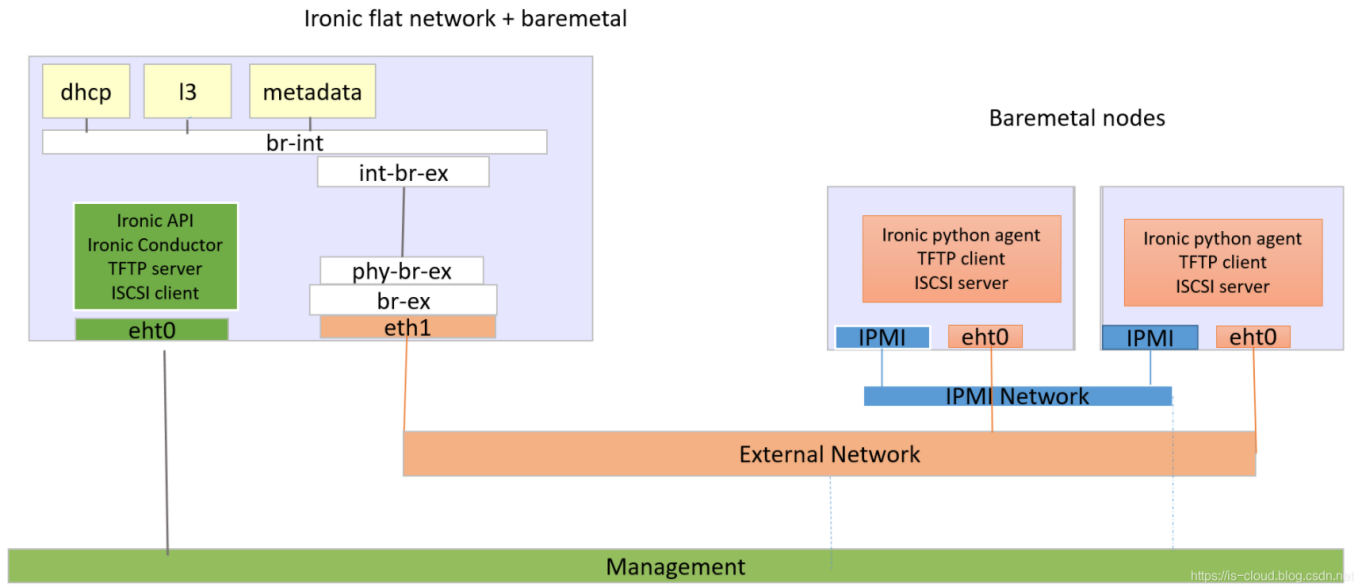

1. IPMI OOB ipmitool
   - OpenStack MGMT BM
   - DHCP IP TFTP
   - OpenStack MGMT TFTP
2. 2 : Ironic Conductor
3. BM 2 : BM
4. 2 : BM OpenStack MGMT
5. , BM IPA Ironic Conductor

VLAN

VLAN Neutron Networking Generic Switch

) , Neutron

, BM VLAN , BM

VLAN , BM