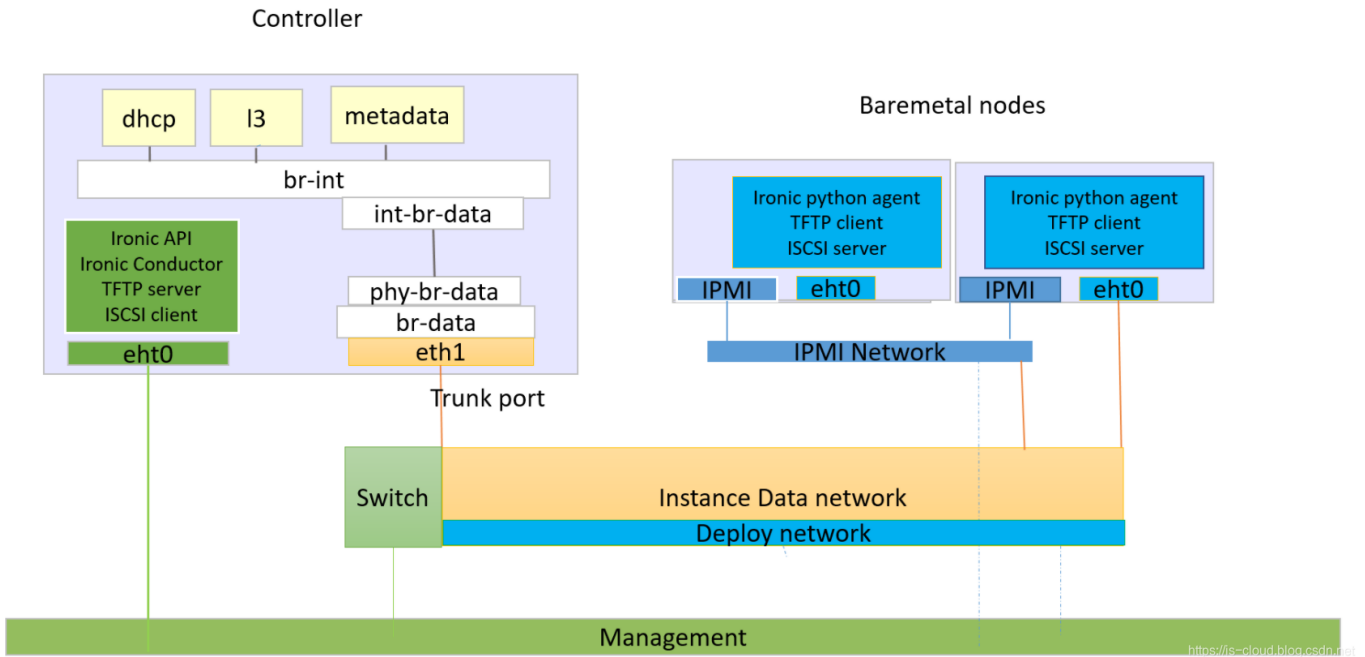

VLAN

VLAN Neutron Networking Generic Switch

) , Neutron

, BM VLAN , BM

VLAN , BM

Ironic vlan network + baremetal

- Provisioning Network Tenant Network VLAN
- Provisioning Network, Tenant Network, BM 2
- , BM VLAN Provisioning Network : BM DHCP
- , BM VLAN Tenant Network : BM
- OpenStack MGMT Network IPMI OOB Network, Provisioning Network, IP
- **IPMI OOB Network** : Ironi Conductor가 ipmitool IPMI
- **Provisioning Network** : BM 가 TFTP ; BM
- IPA가 Ironi Conductor
- **IP** : Neutron

• <https://www.cnblogs.com/jmilkfan-fanguiju/p/11825060.html>

From: <https://atl.kr/dokuwiki/> - AllThatLinux!

Permanent link: https://atl.kr/dokuwiki/doku.php/ironic_network_architecture

Last update: 2024/10/11 07:12