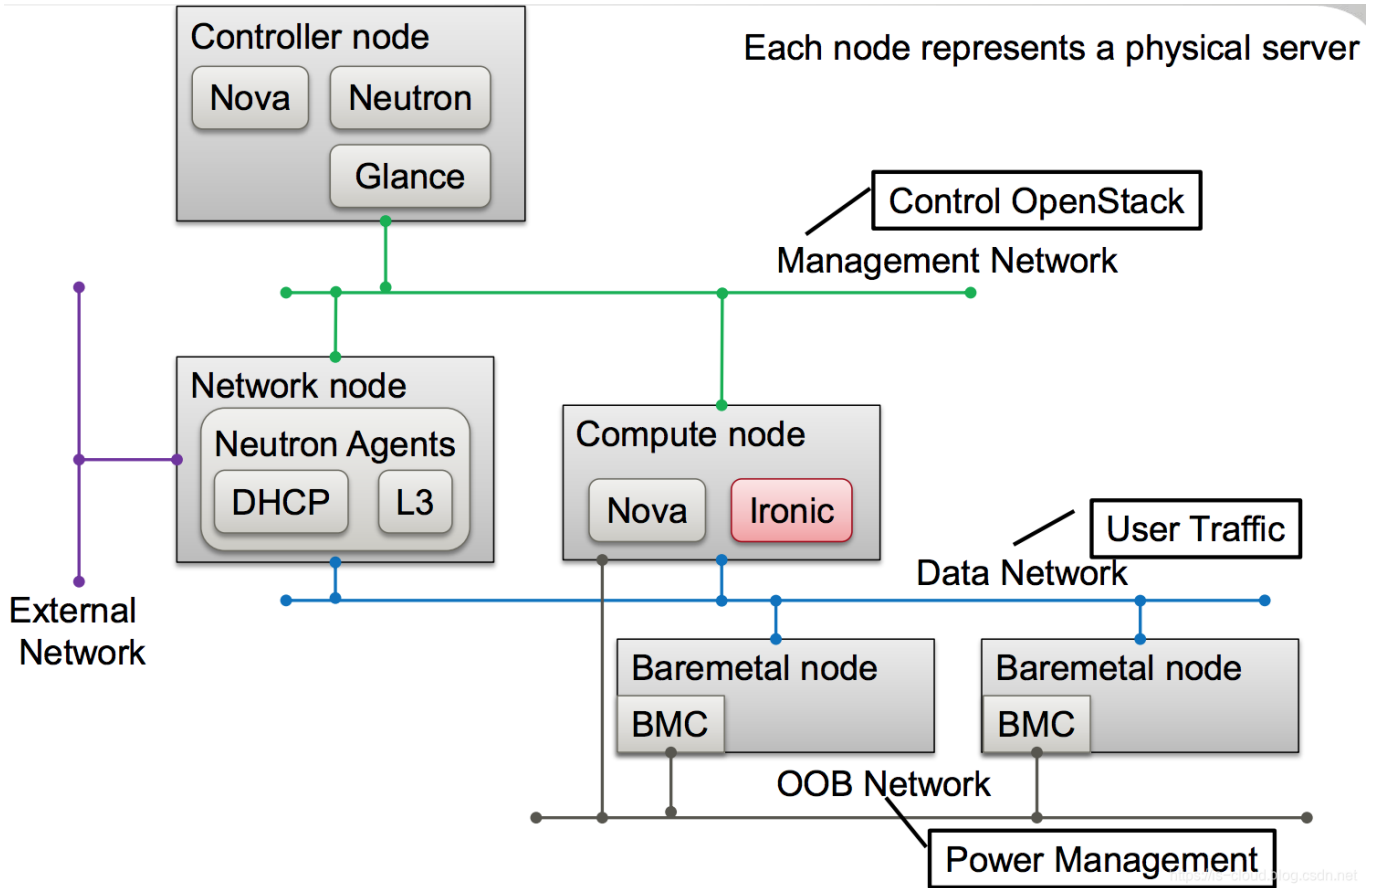

- **Management Network:** OpenStack
- **External Network:**
- **Data Network:** OpenStack
- **OOB (Out-of-Band) Network:** IPMI