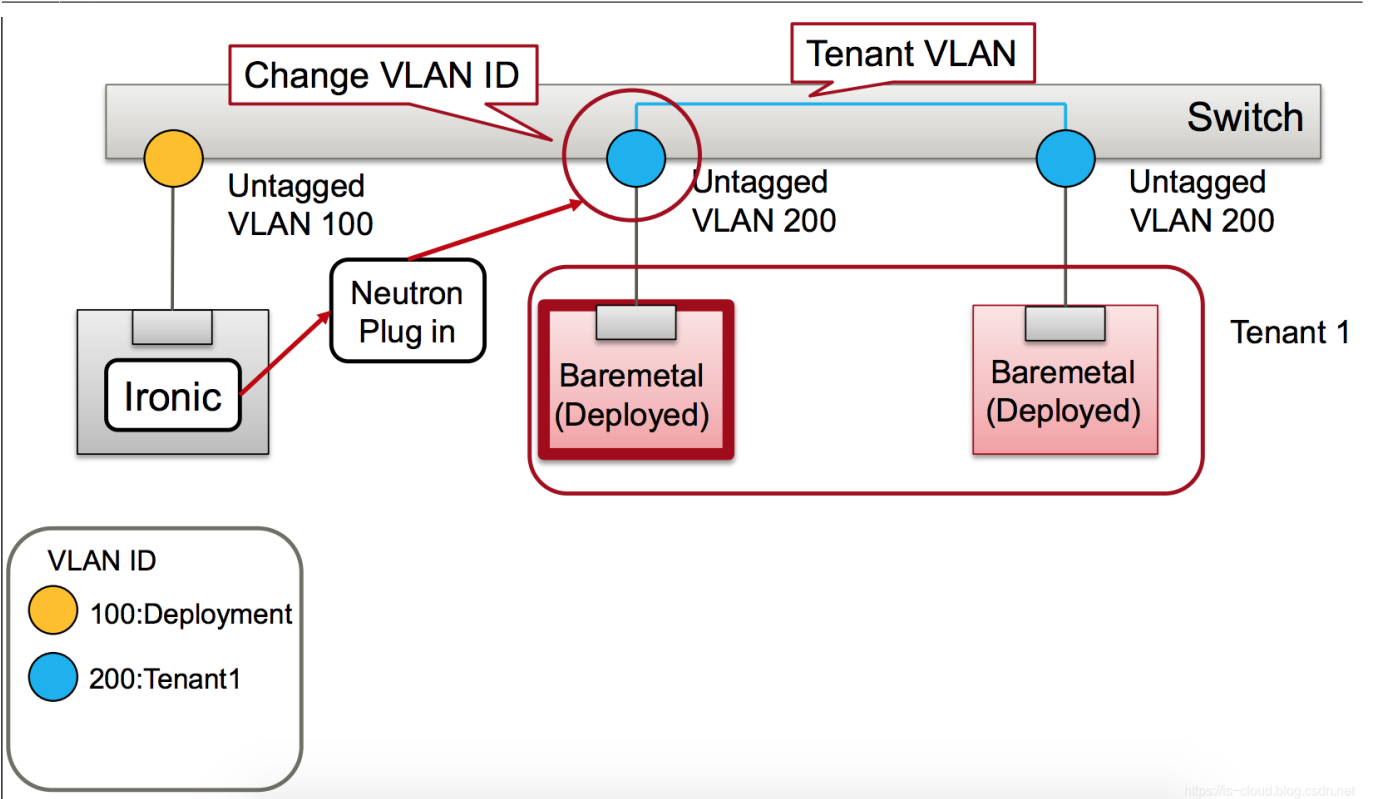

VLAN

Ironic