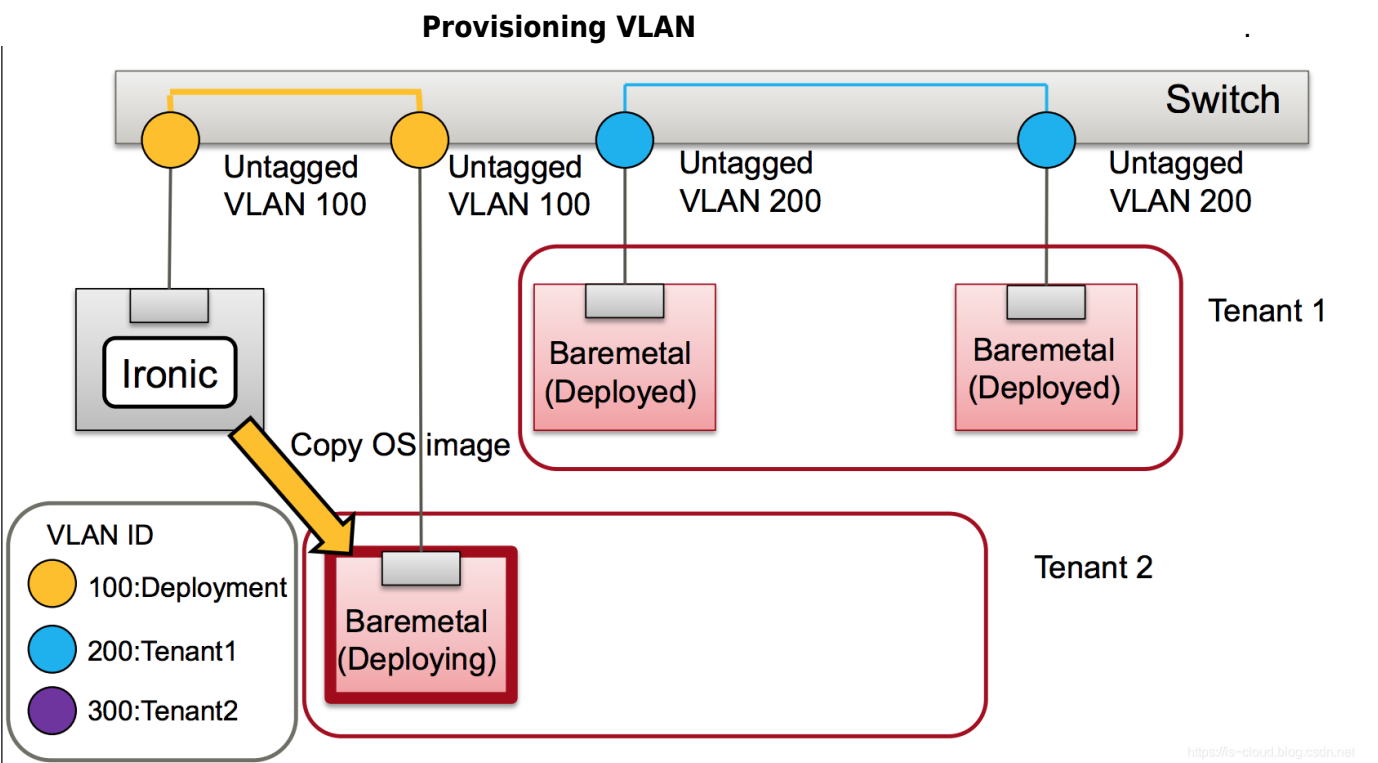

VLAN

Ironic