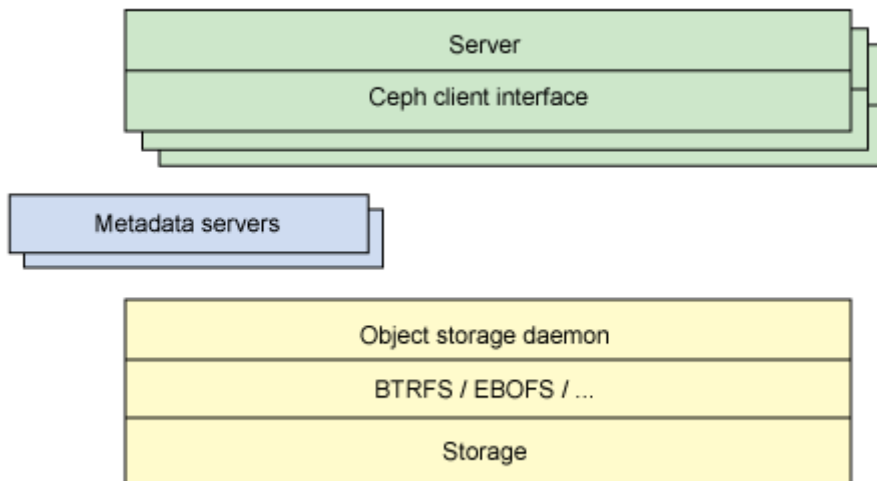

1

(“Metadata I/O”)

I/O

POSIX

POSIX

2

Ceph

tree-based Object File System]

RADOS(Reliable Autonomic Distributed Object Storage)

(Extent EBOFS[B-