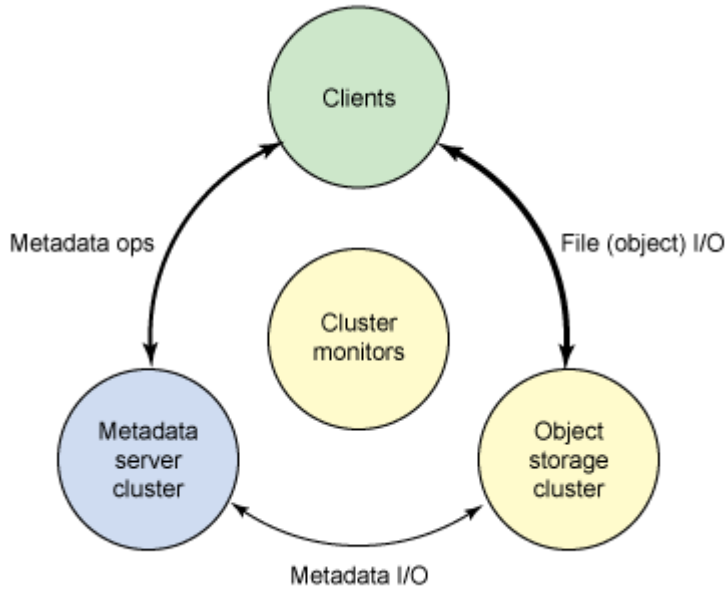

1

(“Metadata I/O”)

I/O

POSIX

POSIX

2

Ceph

tree-based Object File System]

RADOS(Reliable Autonomic Distributed Object Storage)

(Extent EBOFS[B-

Ceph

Ceph

. Ceph

Ceph

가

3