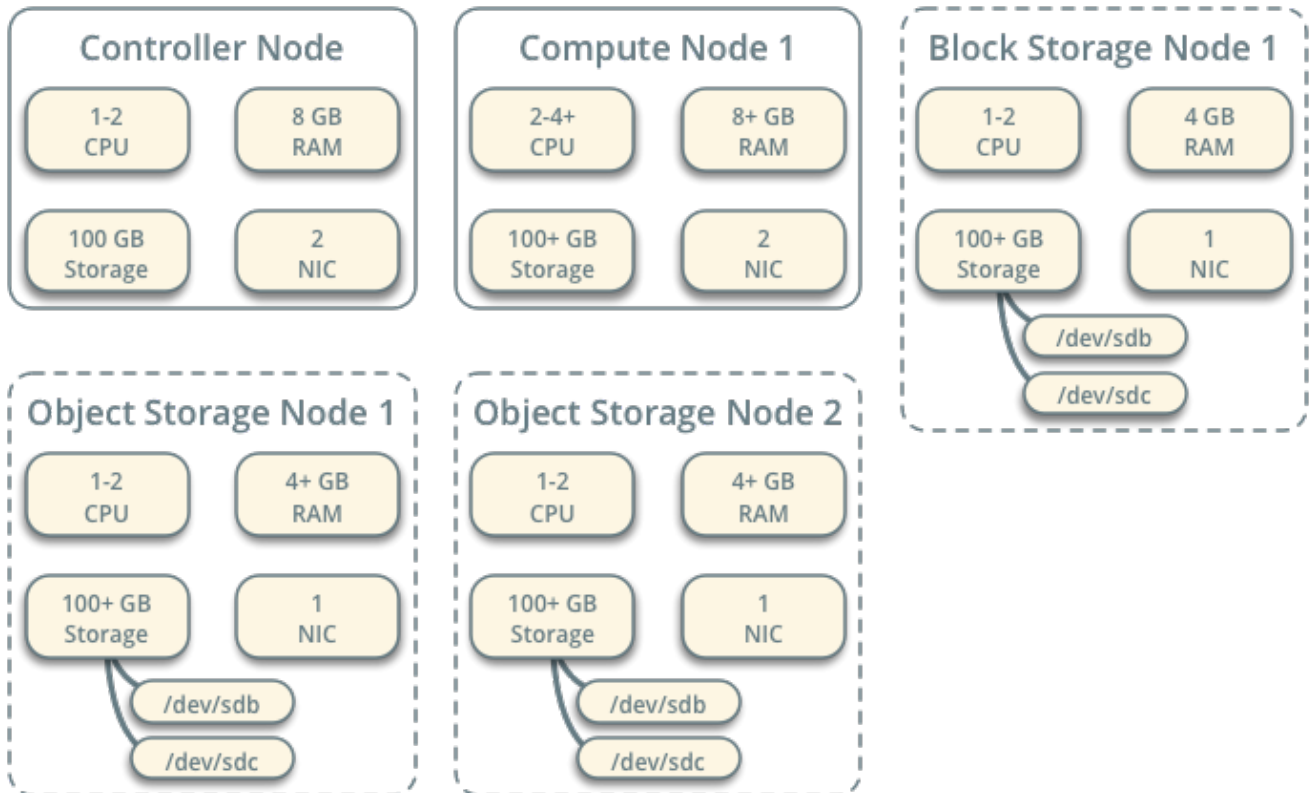

CentOS 7	Openstack Train	3
		3
/etc/hosts		4
		5

CentOS 7 Openstack Train

<https://docs.openstack.org/install-guide/>

Hardware Requirements

-  Core component
-  Optional component

Network Layout

가

- 10.0.0.1 10.0.0.0/24 , DNS NTP 가