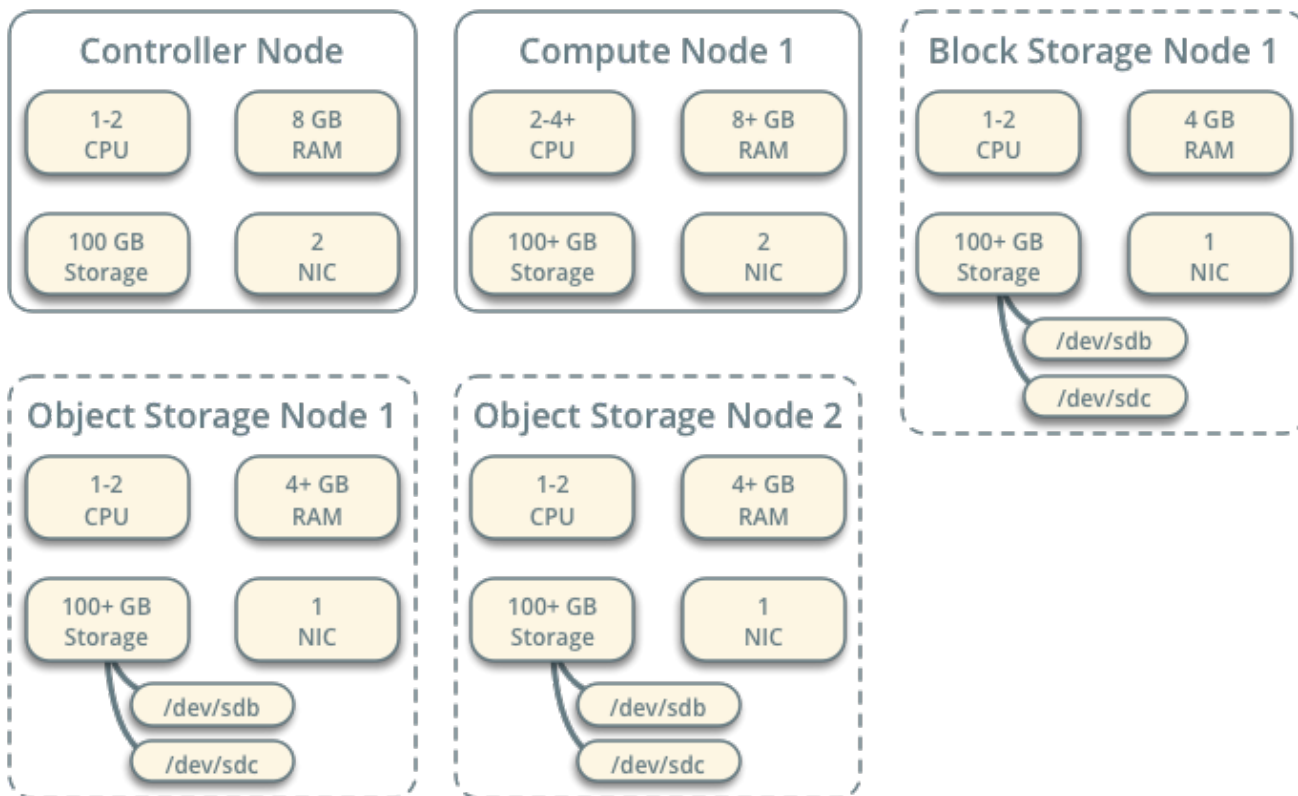

CentOS 7	Openstack Train	3
		3
/etc/hosts		4
		5

CentOS 7 Openstack Train

<https://docs.openstack.org/install-guide/>

Hardware Requirements

 Core component

 Optional component

Network Layout

가