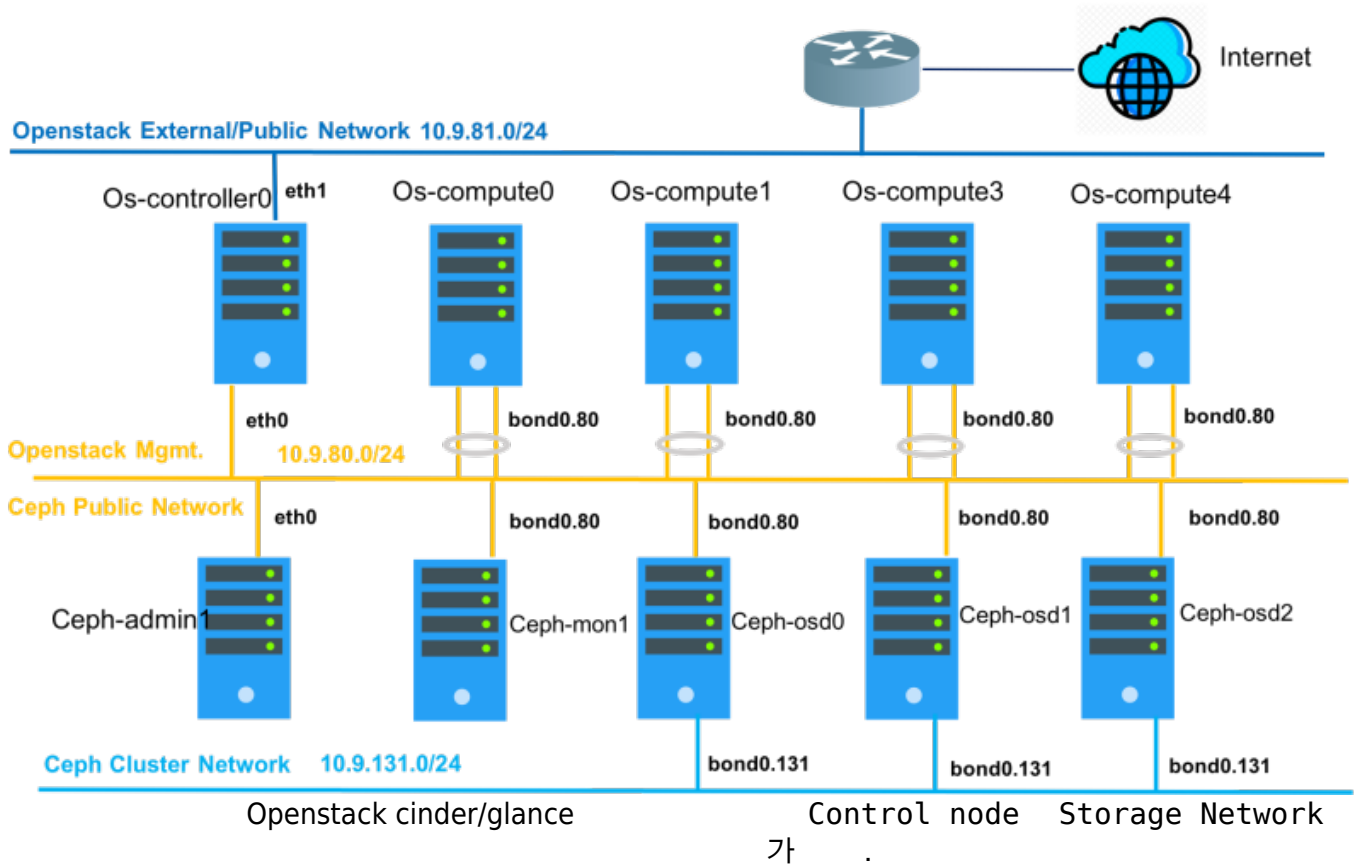

- [Gluster Storage and Virtualization Compatibility](#)
- [GlusterFS 가](#)
- [GlusterFS Quick Start](#)
- [GlusterFS - Commands](#)
- [Gluster With Heketi REST API](#)

GFS2

- [GFS2 MetaData Unsync WithDraw](#)
- [GFS2 journal lock](#)
- [GFS2 lock dump](#)
- [multipath error getting device](#)

Ceph

Ceph Network Architecture .

1. Openstack

2. Ceph Storage

Ceph

-
- [Ceph](#)
- [Ceph Codename - Version](#)

- Ceph Compatibility Matrix
- Ceph RedHat - Community version
- Ceph Quick Start
- Ceph Storage PG reduce
- Linux
- Redhat Ceph Storage Lifecycle
- - Ceph RBD with Samba HA (Pacemaker,LVM)
- Ceph Storage install in RHEL/CentOS
- Ceph HEALTH_WARN with 'mons are allowing insecure global_id reclaim'
- PG auto-scaling
- remove all objects from a pool
- Pool delete
- Ceph - MDS Reporting Slow requests
- Ceph cluster shutdown process
- Ceph openstack