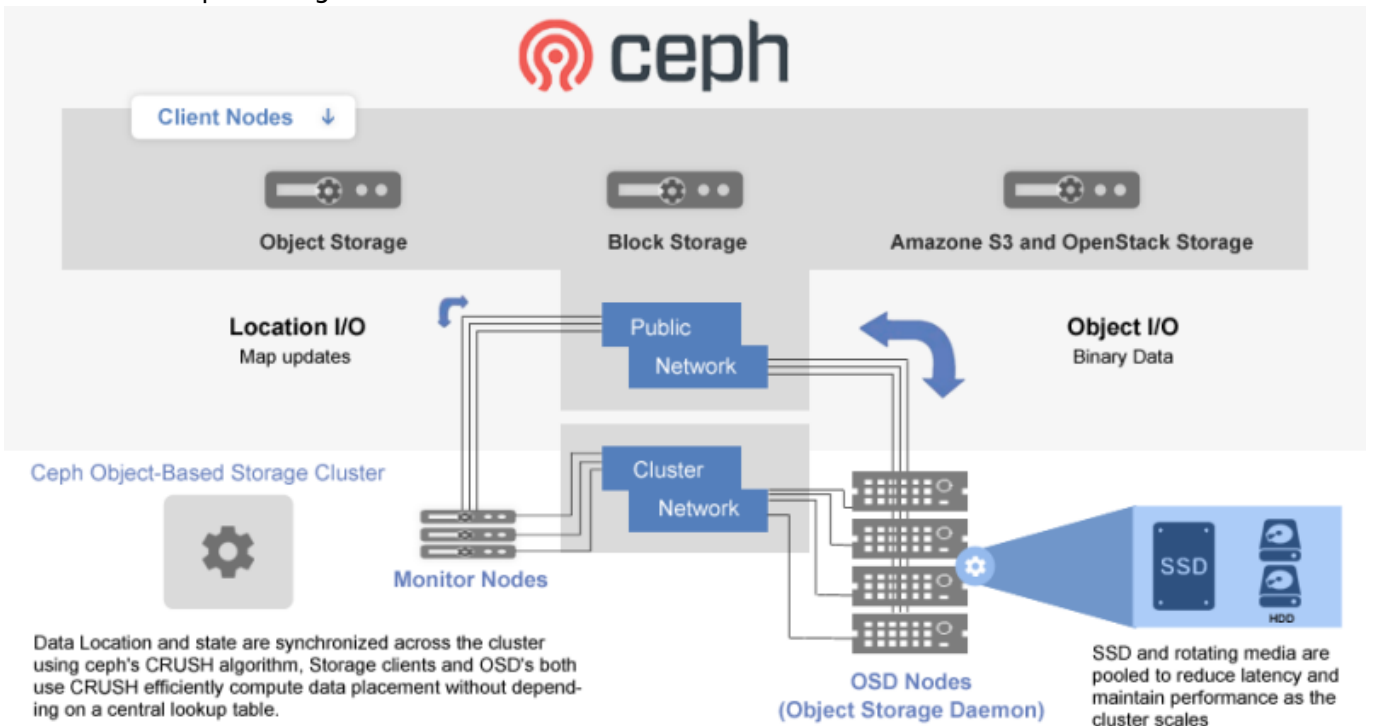

- [Gluster Storage and Virtualization Compatibility](#)
- [GlusterFS 가](#)
- [GlusterFS Quick Start](#)
- [GlusterFS - Commands](#)
- [Gluster With Heketi REST API](#)

GFS2

- [GFS2 MetaData Unsync WithDraw](#)
- [GFS2 journal lock](#)
- [GFS2 lock dump](#)
- [multipath error getting device](#)

Ceph

Ceph Network Architecture .

1. Openstack

2. Ceph Storage

Ceph

-
- [Ceph](#)
- [Ceph Codename - Version](#)

- Ceph Compatibility Matrix
- Ceph RedHat - Community version
- Ceph Quick Start
- Ceph Storage PG reduce
- Linux
- Redhat Ceph Storage Lifecycle
- - Ceph RBD with Samba HA (Pacemaker,LVM)
- Ceph Storage install in RHEL/CentOS
- Ceph HEALTH_WARN with 'mons are allowing insecure global_id reclaim'
- PG auto-scaling
- remove all objects from a pool
- Pool delete
- Ceph - MDS Reporting Slow requests
- Ceph cluster shutdown process
- Ceph openstack